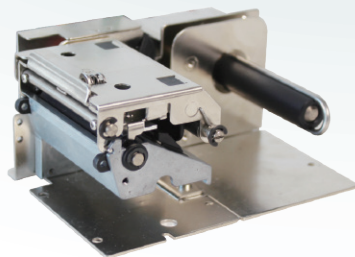

## EZ Options

Cutter

External Rewinder

Label Taken Sensor

Interface