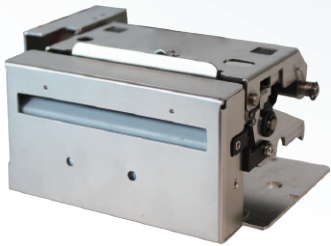

## EZ Options

Cutter

External Rewinder

Label Taken Sensor

Interface