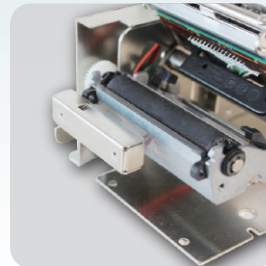

## EZ Options

Cutter

External Rewinder

Label Taken Sensor

Interface