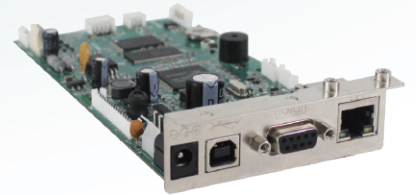

## EZ Options

Cutter

External Rewinder

Label Taken Sensor

Interface